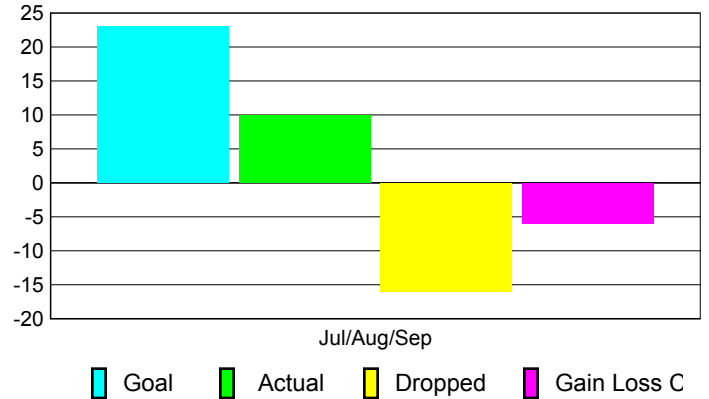

Membership Results 2010-2011

Goal, New, Dropped, Gain/Loss